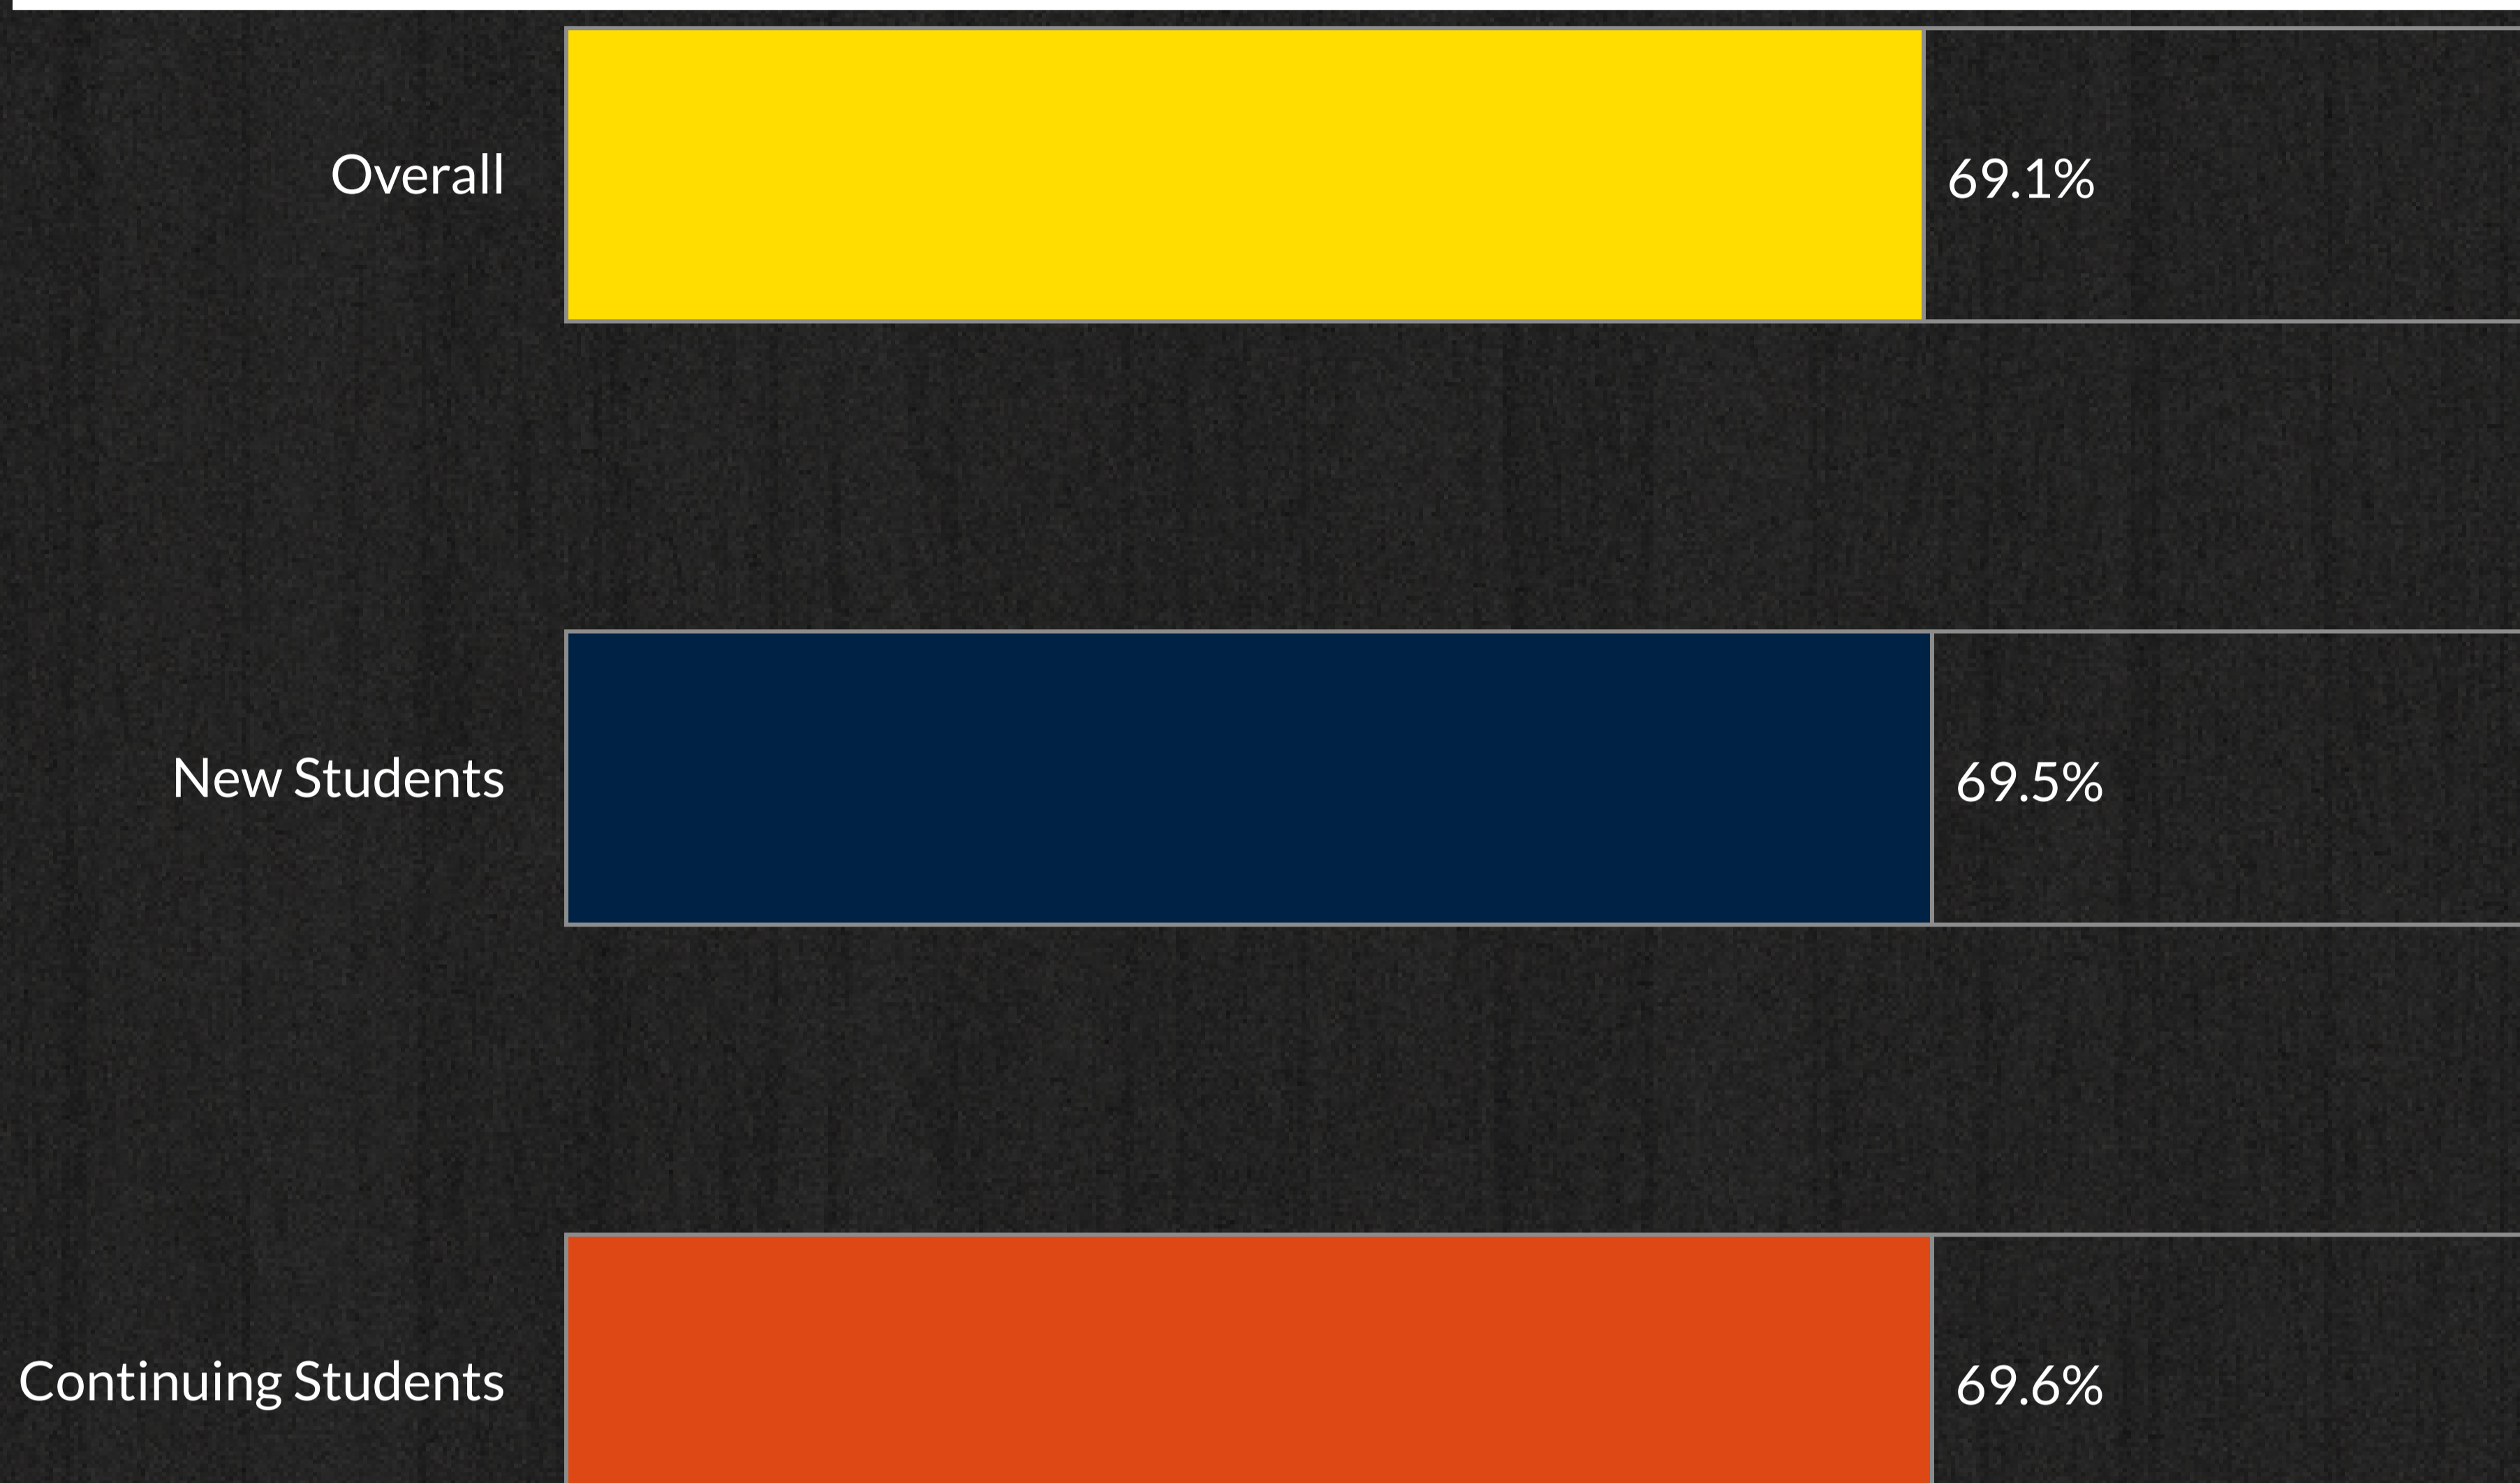

## Fall-to-Fall Graduate Retention

Of the 1,109 Graduate students enrolled in Fall 2019:

- 358 graduated
- 232 Did not return
- 519 enrolled in Fall 2020

### Fall 2019 to Fall 2020 Retention

Overall, 68% of males were retained

Overall, 69% of females were retained

Minority

68%

Full-Time

80%

Part-Time